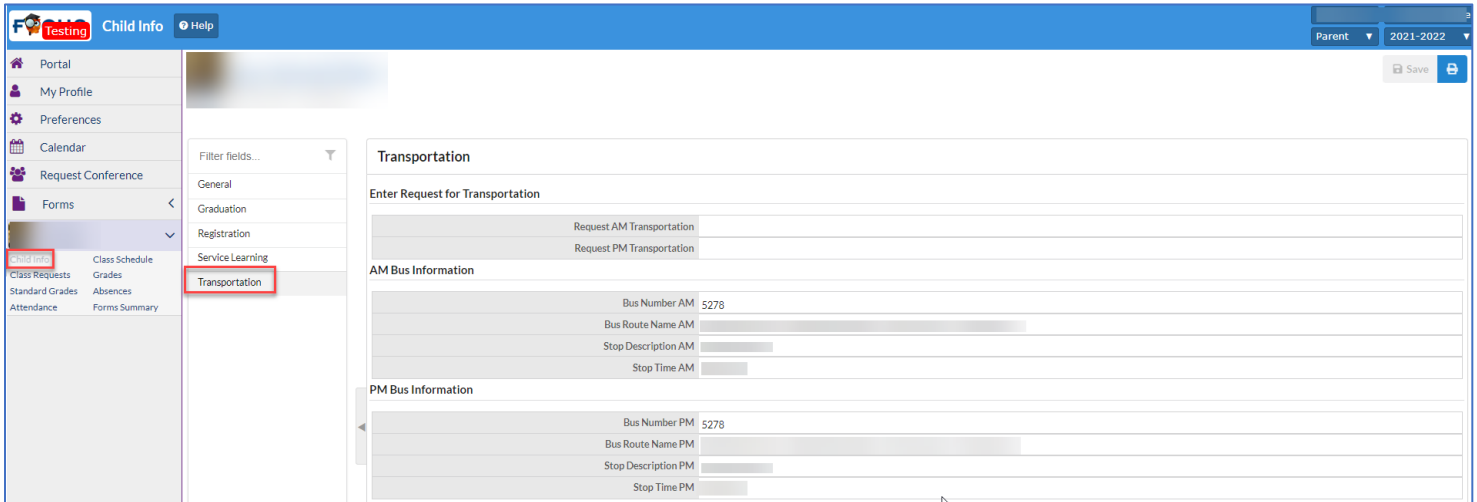

# Parent/Student Viewing Transportation Information

Parents and students are able to view transportation information in the Focus portal.

## Parent View

Parents should select **Child Info** from the left menu under their child's name. They can then select **Transportation** to view their child's information. See Figure 1.

Figure 1

## Student View

Students can select **My Information** from the left-hand menu, then select **Transportation** to view their information. See Figure 2.

Figure 2