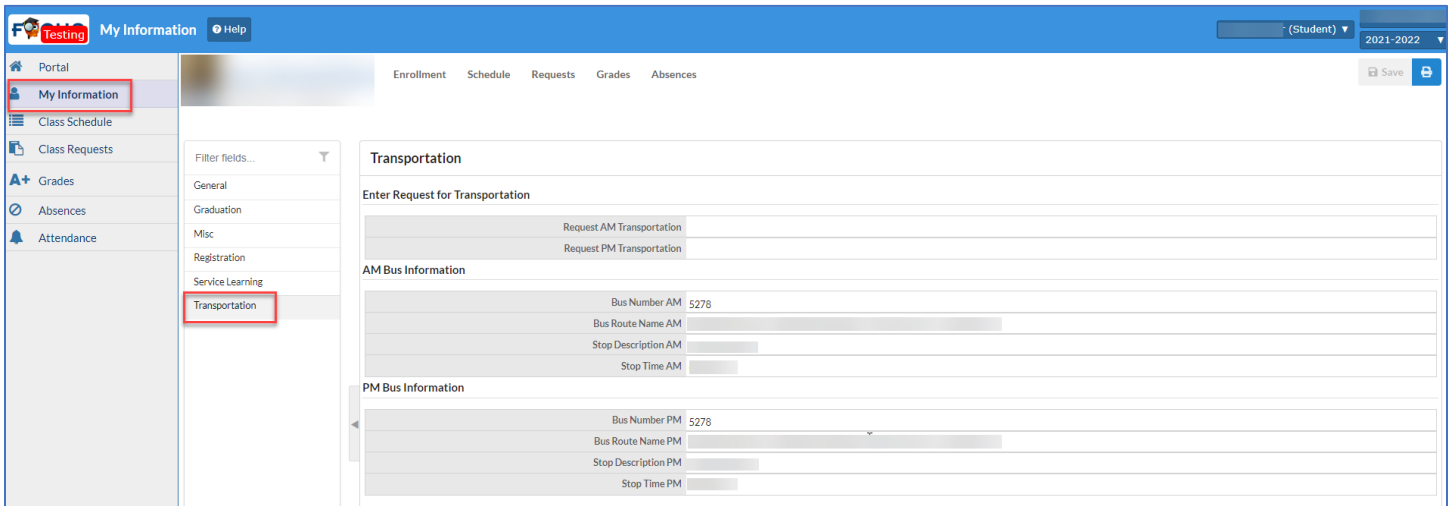

## Parent View

Parents should select **Child Info** from the left menu under their child's name. They can then select **Transportation** to view their child's information. See Figure 1.

Figure 1

## Student View

Students can select **My Information** from the left-hand menu, then select **Transportation** to view their information. See Figure 2.

Figure 2